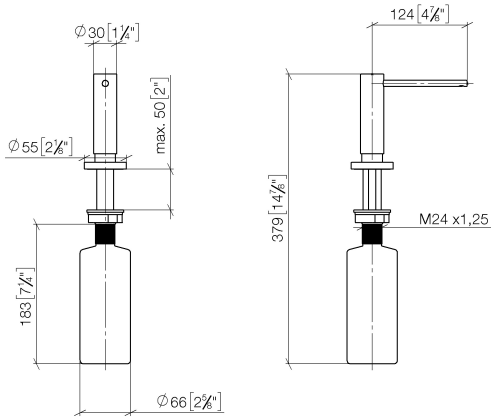

**Dispenser with rosette - Chrome**

ELIO

82 444 970

- 124mm projection
- 500 ml bottle
- can be filled from the top
- rotating pump head
- height 124 mm
- rosette Ø 55 mm
- hole diameter 25 mm

Fits ELIO, ENO, MEM, META SQUARE, SYNC, TARA and TARA ULTRA

Fits: ELIO, MEM, TARA, TARA ULTRA, META SQUARE

	Chrome	82 444 970-00
	Brushed Platinum	82 444 970-06
	Platinum	82 444 970-08
	Durabrand (23kt Gold)	82 444 970-09
	Dark Chrome	82 444 970-19
	Brushed Durabrand (23kt Gold)	82 444 970-28
	Matte Black	82 444 970-33
	Brushed Champagne (22kt Gold)	82 444 970-46
	Champagne (22kt Gold)	82 444 970-47
	Brushed Chrome	82 444 970-93
	Brushed Dark Platinum	82 444 970-99

82 444 970

mm [inches]

82 444 970

Parts for other finishes can be found here: [Brushed](#) [Platinum](#)

### Spare parts list

No.	Item Number	Name	Quantity used	Delivery time
1	90 10 10 538 00-00	dispenser	1	10
2	90 27 97 506 00-00	rosette	1	10
3	09 14 10 151 90	seal	1	2
4	08 10 10 527 90	holder	1	2
5	05 23 10 001 00 90	fixing set	1	2
6	90 10 10 603 00 90	container	1	2