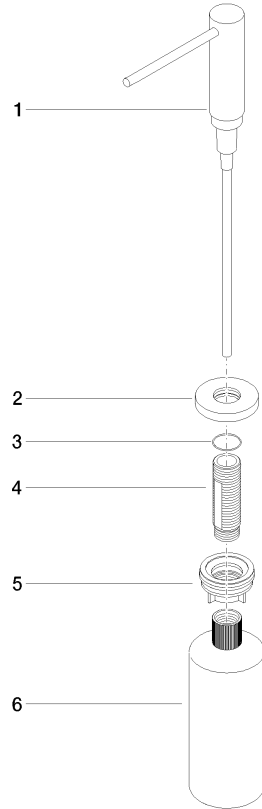

**Dispenser with rosette - Chrome**

ELIO

82 444 970

- 124mm projection
- 500 ml bottle
- can be filled from the top
- rotating pump head
- height 124 mm
- rosette Ø 55 mm
- hole diameter 25 mm

Fits ELIO, ENO, MEM, META SQUARE, SYNC, TARA and TARA ULTRA

Fits: ELIO, MEM, TARA, TARA ULTRA, META SQUARE

	Chrome	82 444 970-00
	Brushed Platinum	82 444 970-06
	Platinum	82 444 970-08
	Durabrand (23kt Gold)	82 444 970-09
	Dark Chrome	82 444 970-19
	Brushed Durabrand (23kt Gold)	82 444 970-28
	Matte Black	82 444 970-33
	Brushed Champagne (22kt Gold)	82 444 970-46
	Champagne (22kt Gold)	82 444 970-47
	Brushed Chrome	82 444 970-93
	Brushed Dark Platinum	82 444 970-99

82 444 970

mm [inches]

82 444 970

Parts for other finishes can be found here: [Brushed](#) [Platinum](#)

### Spare parts list

No.	Item Number	Name	Quantity used	Delivery time
1	90 10 10 538 00-00	dispenser	1	10
2	90 27 97 506 00-00	rosette	1	10
3	09 14 10 151 90	seal	1	2
4	08 10 10 527 90	holder	1	2
5	05 23 10 001 00 90	fixing set	1	2
6	90 10 10 603 00 90	container	1	2